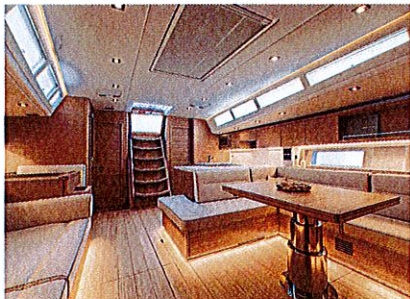

58
PERFORMANCE

DESIGN, VELOCITÀ,
COMFORT.

PERFORMANCE | 34 | 39 | 43 | 47 | 48 | 50 | 54 | **58** | LONG CRUISE | LC46 | LC52 |

YACHTING
FESTIVAL
CANNES

GRAND SOLEIL
YACHTS

GRANDSOLEIL.NET

cp CANTIERE DEL PARDO S.p.A.